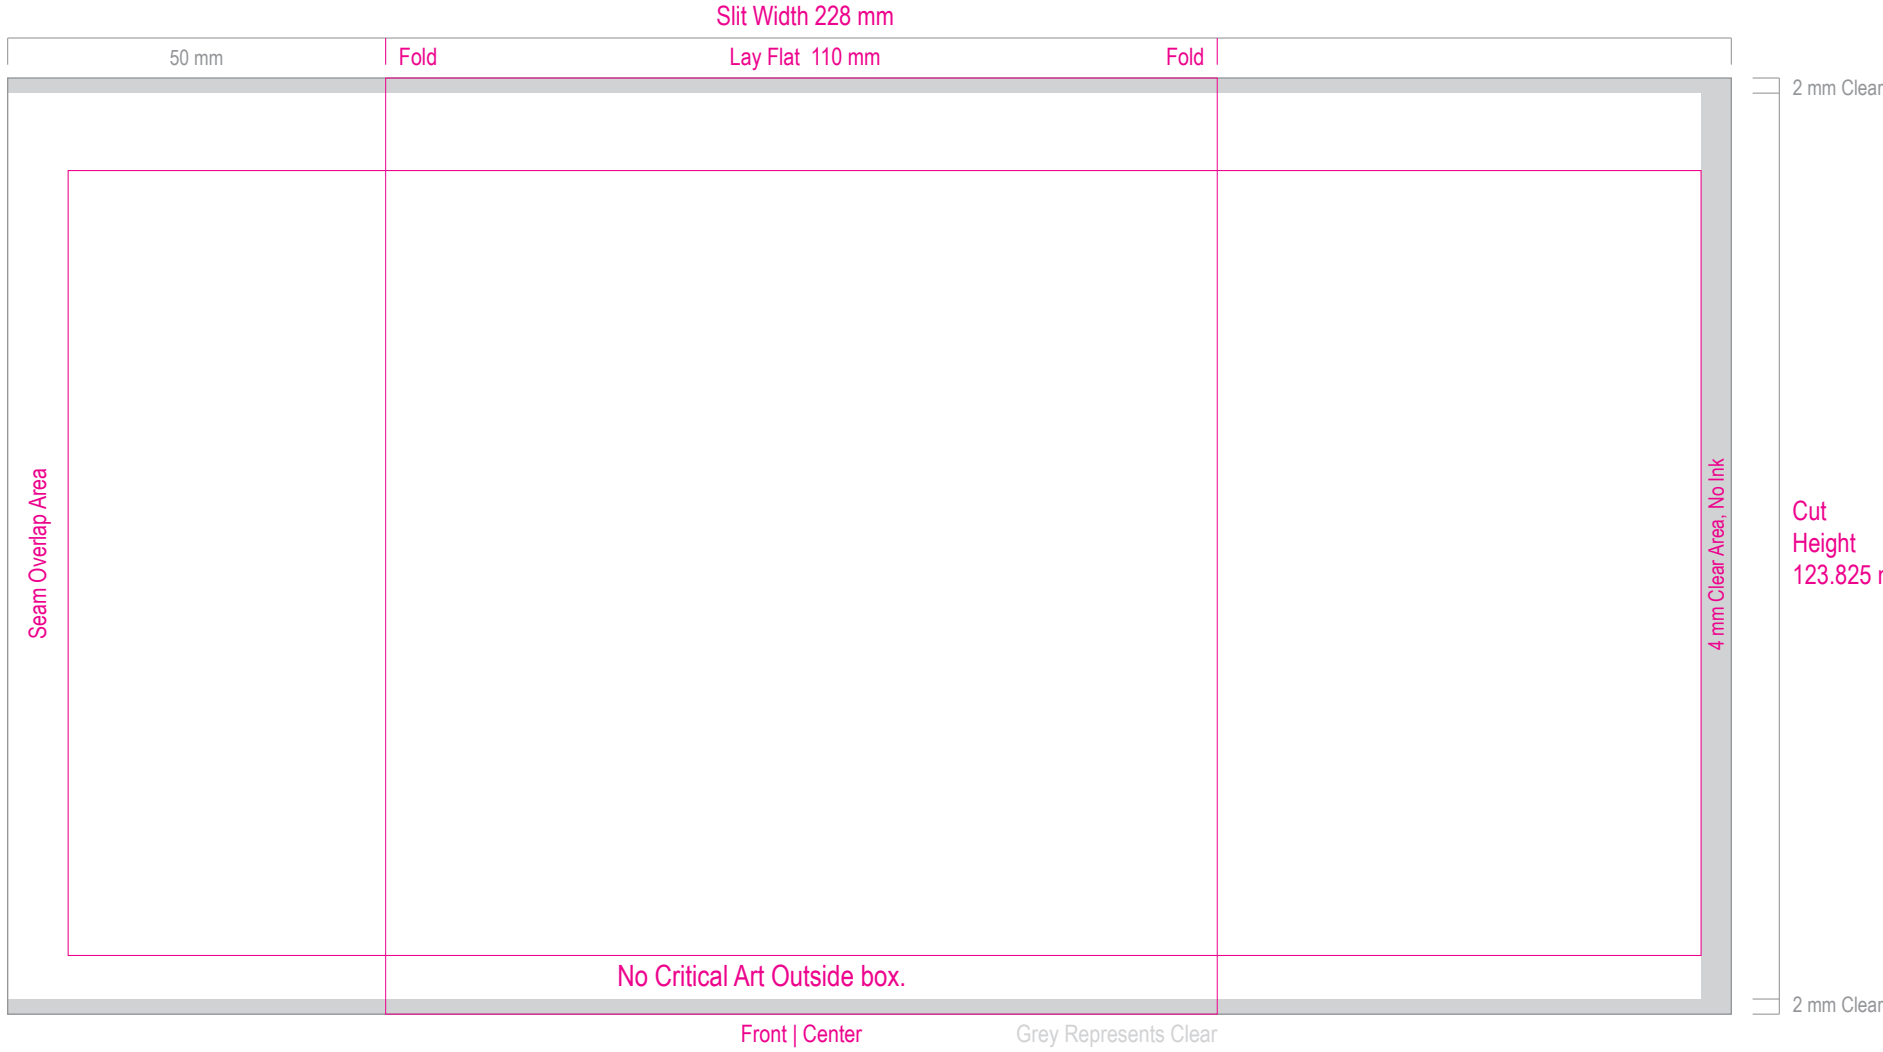

Part #: 12oz Template

SIZE INFO  
Slit Width: 228mm (8.976")  
Cut Height: 123.825mm (4.875")  
Lay Flat Width: 110mm (4.331')