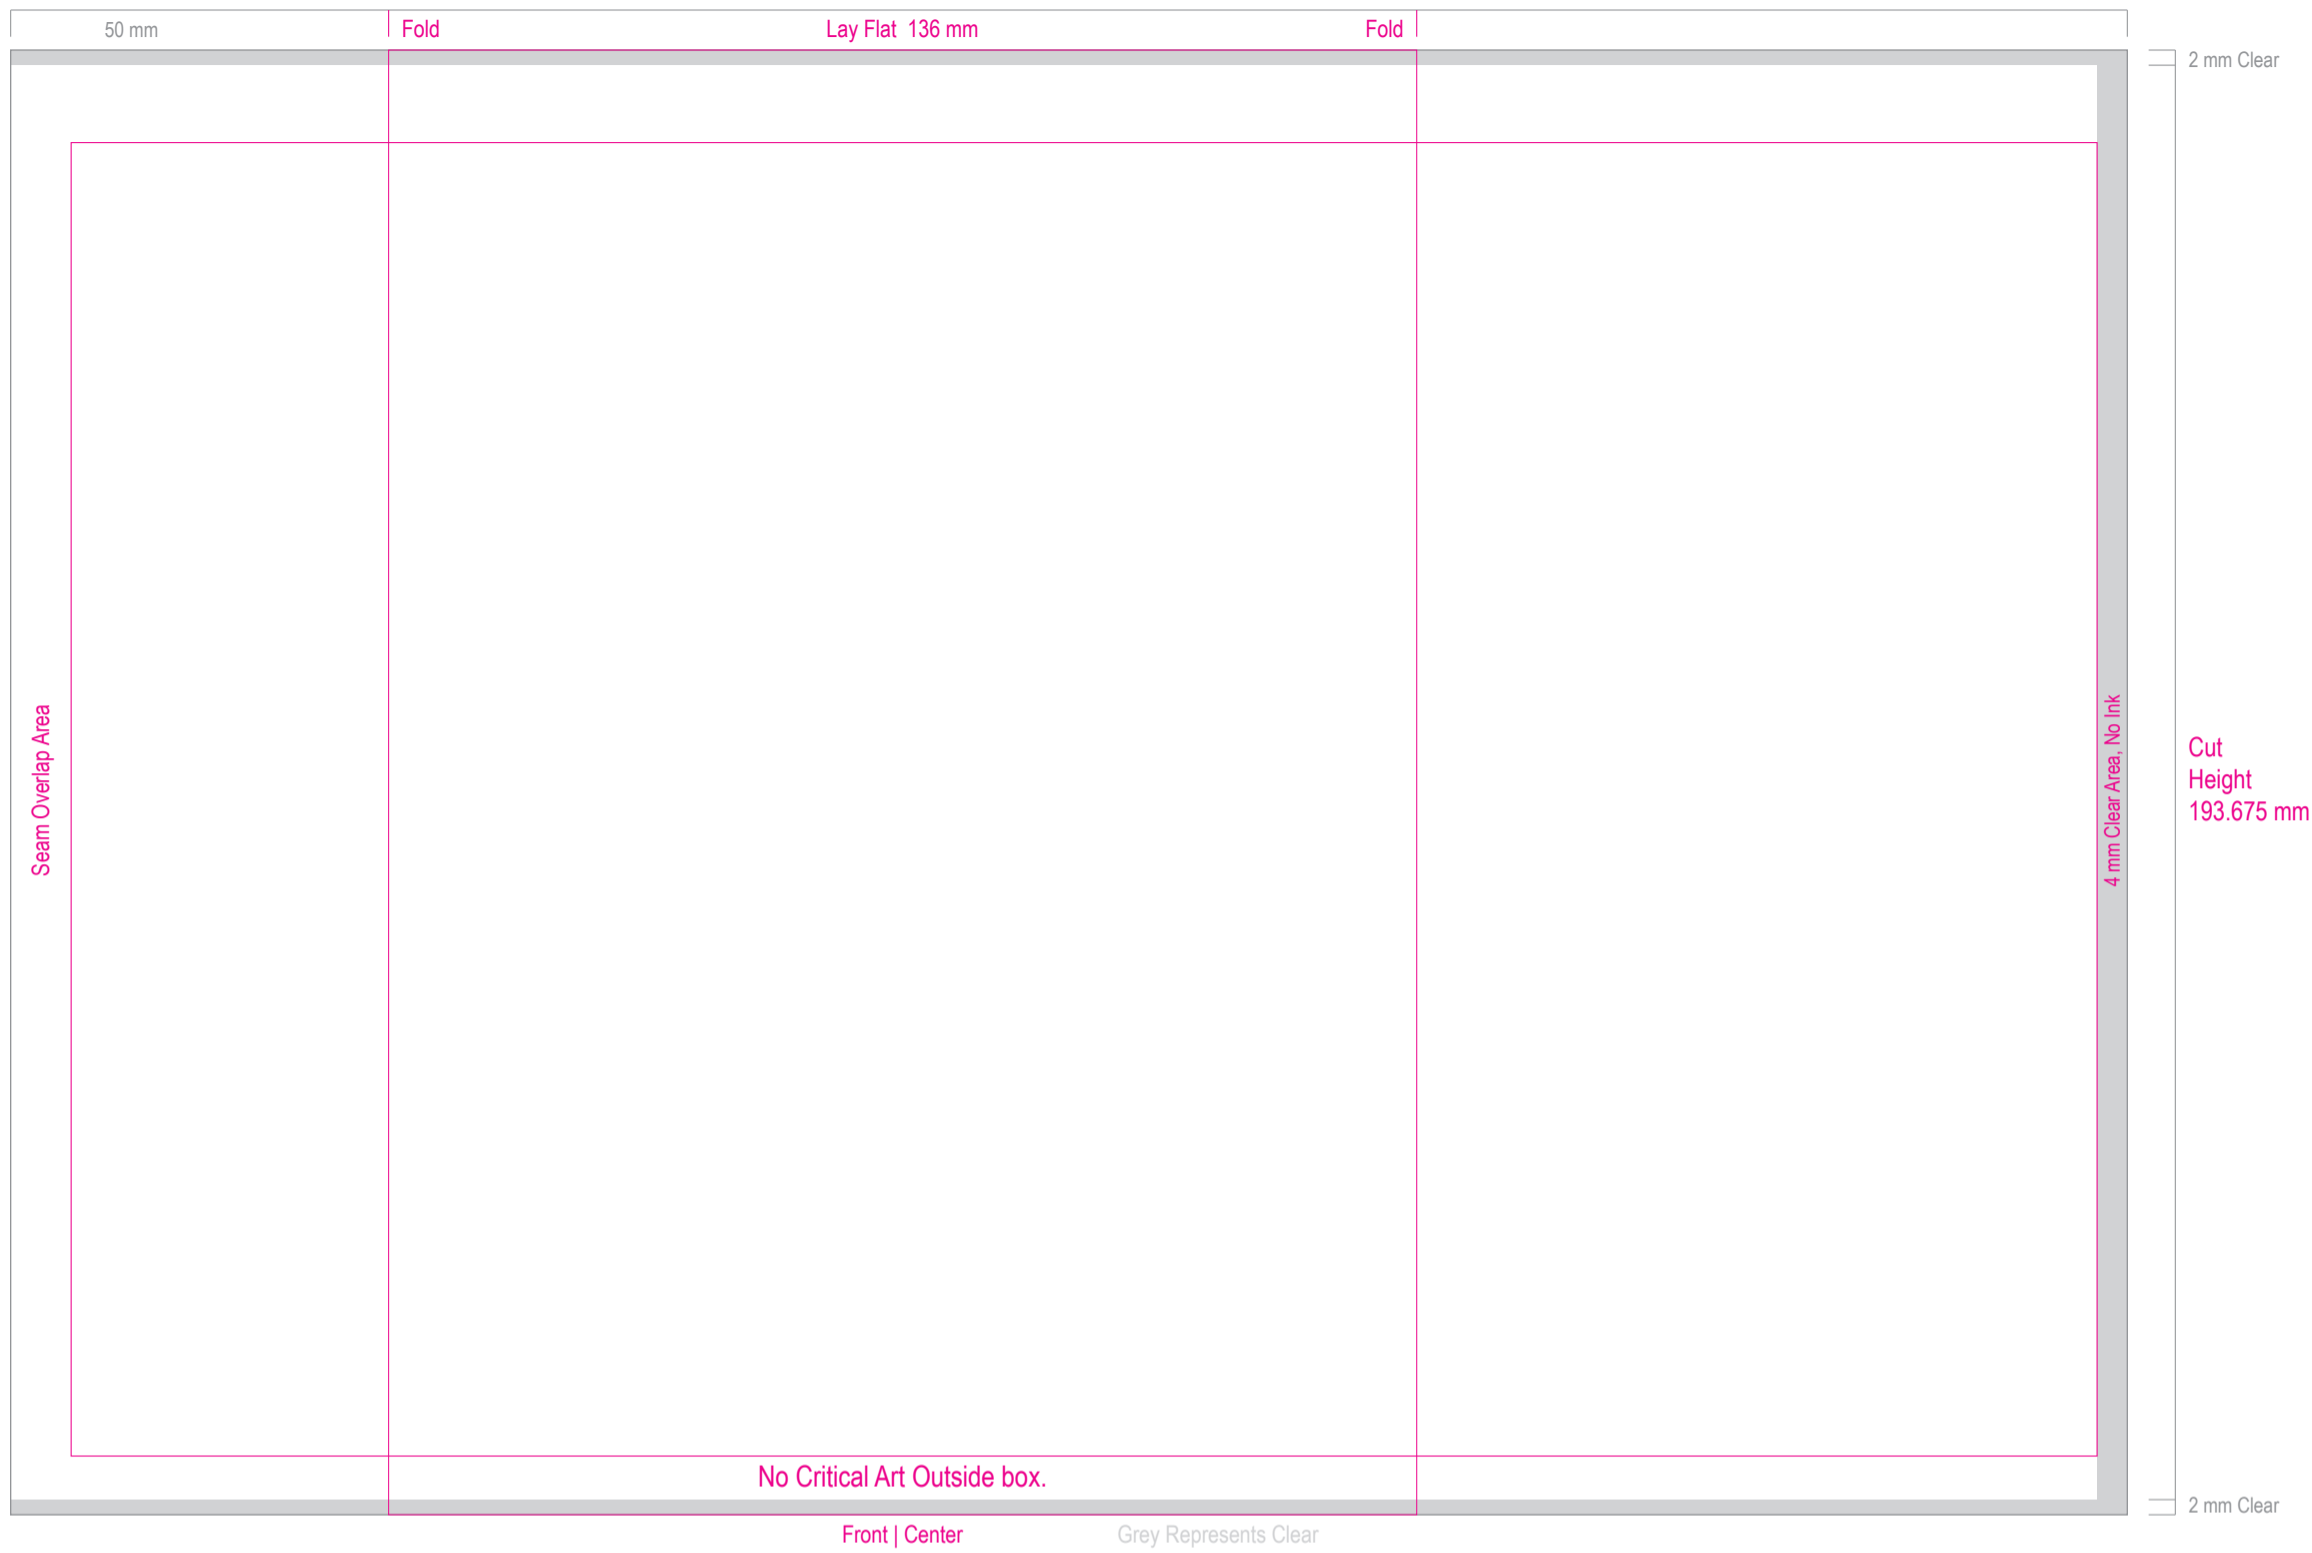

Part #: 32oz Template

Slit Width 280 mm

Lay Flat 136 mm

Cut
Height
193.675 mm

SIZE INFO

Slit Width: 280mm (11.024")

Cut Height: 193.675mm (7.625")

Lay Flat Width: 136mm (5.354")

Container Shape: Round